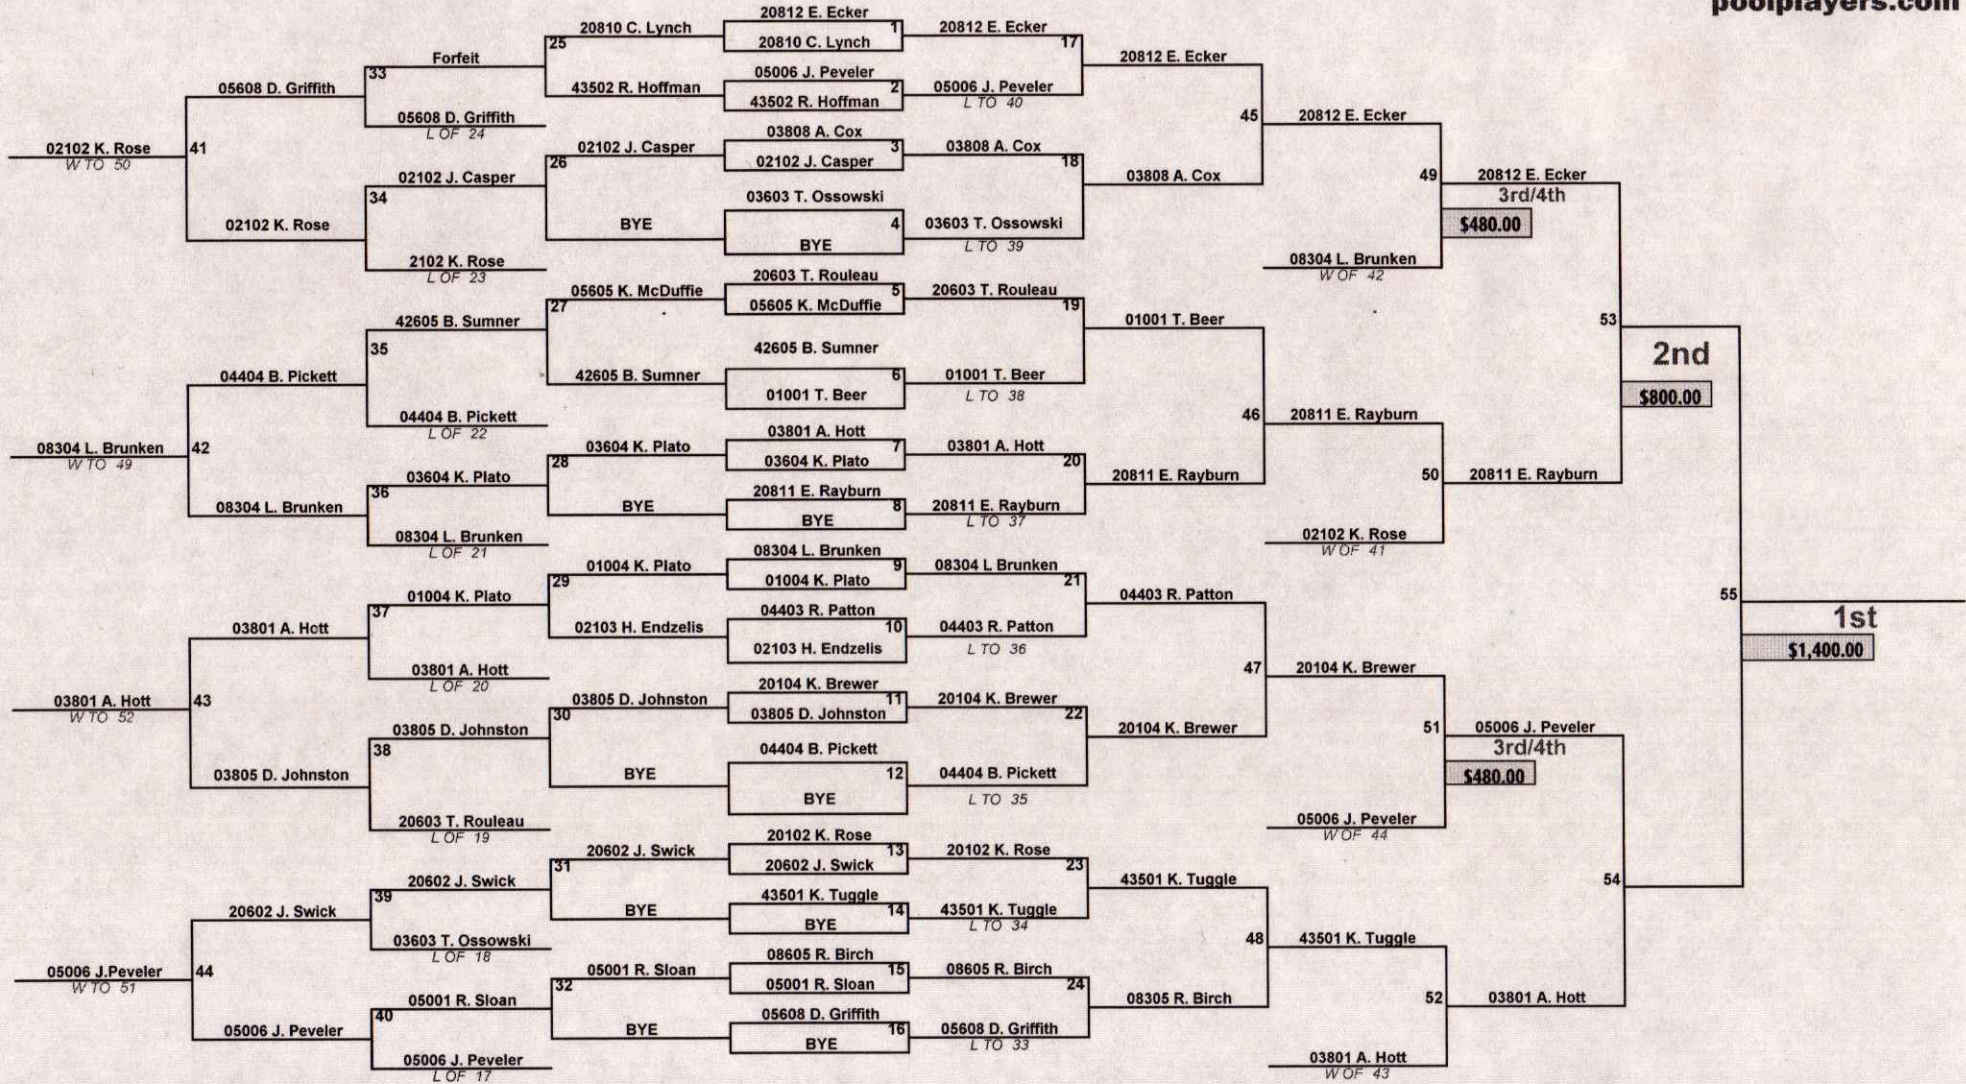

8-Ball Cash Cups

Modified-Single Elimination: 32-1