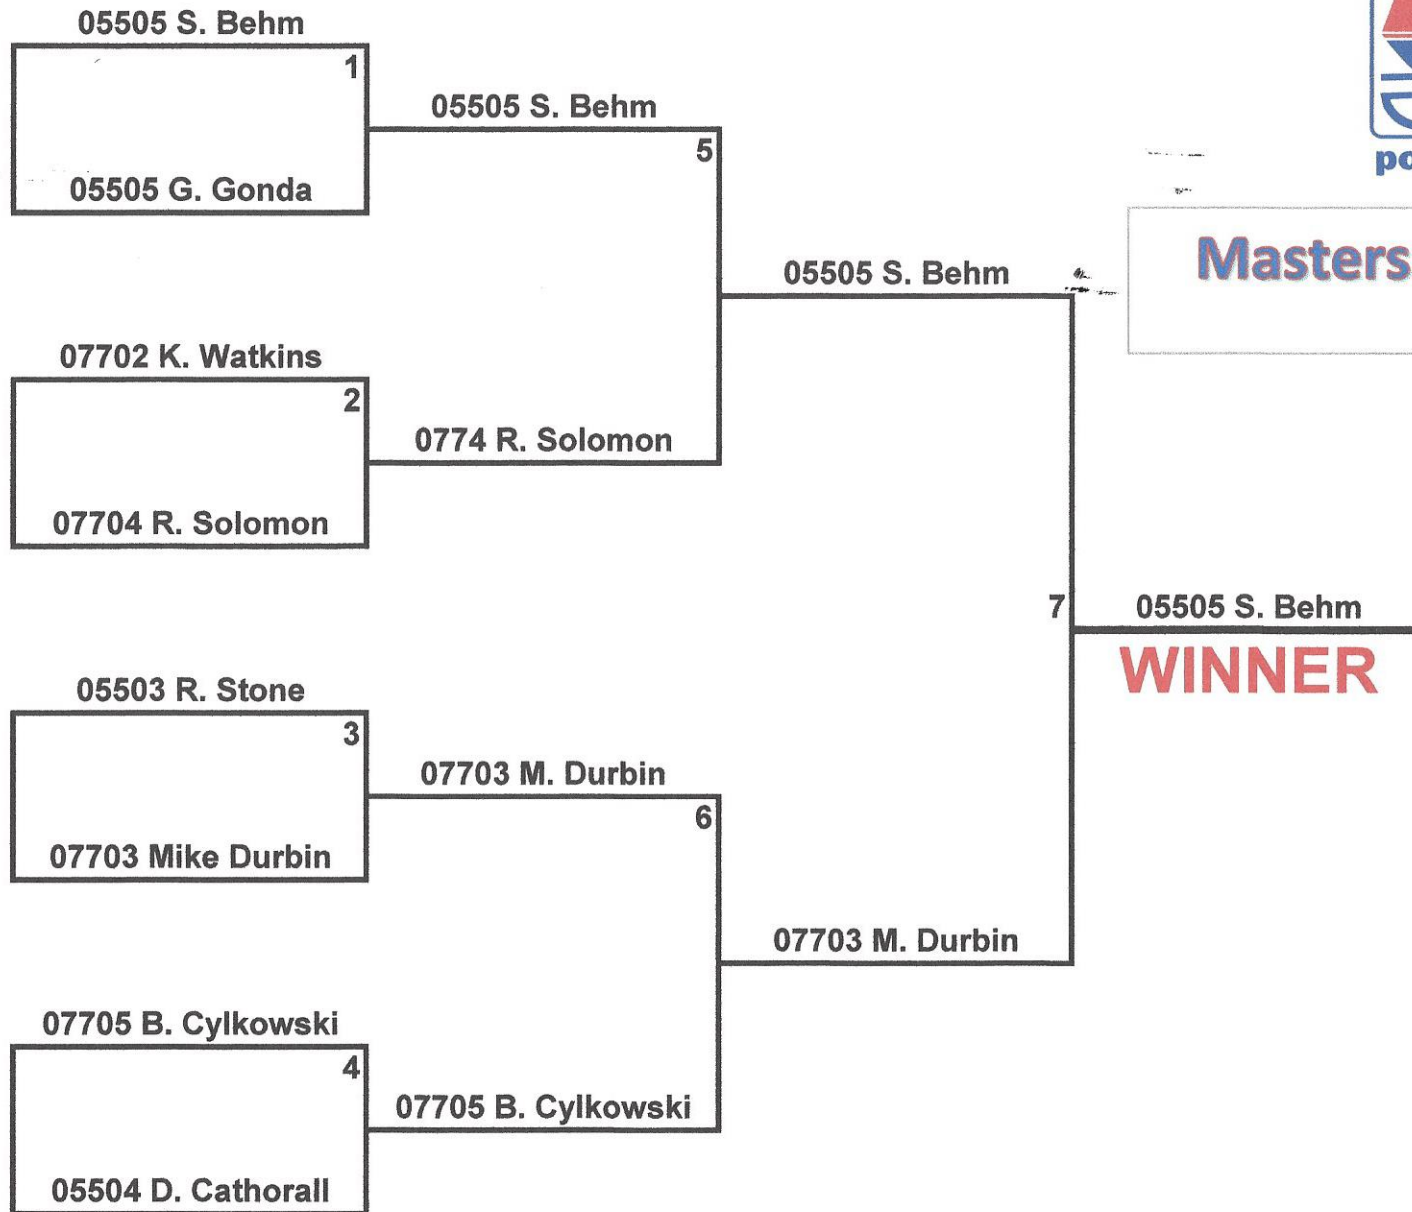

Masters Division

Single Elimination: 8-1